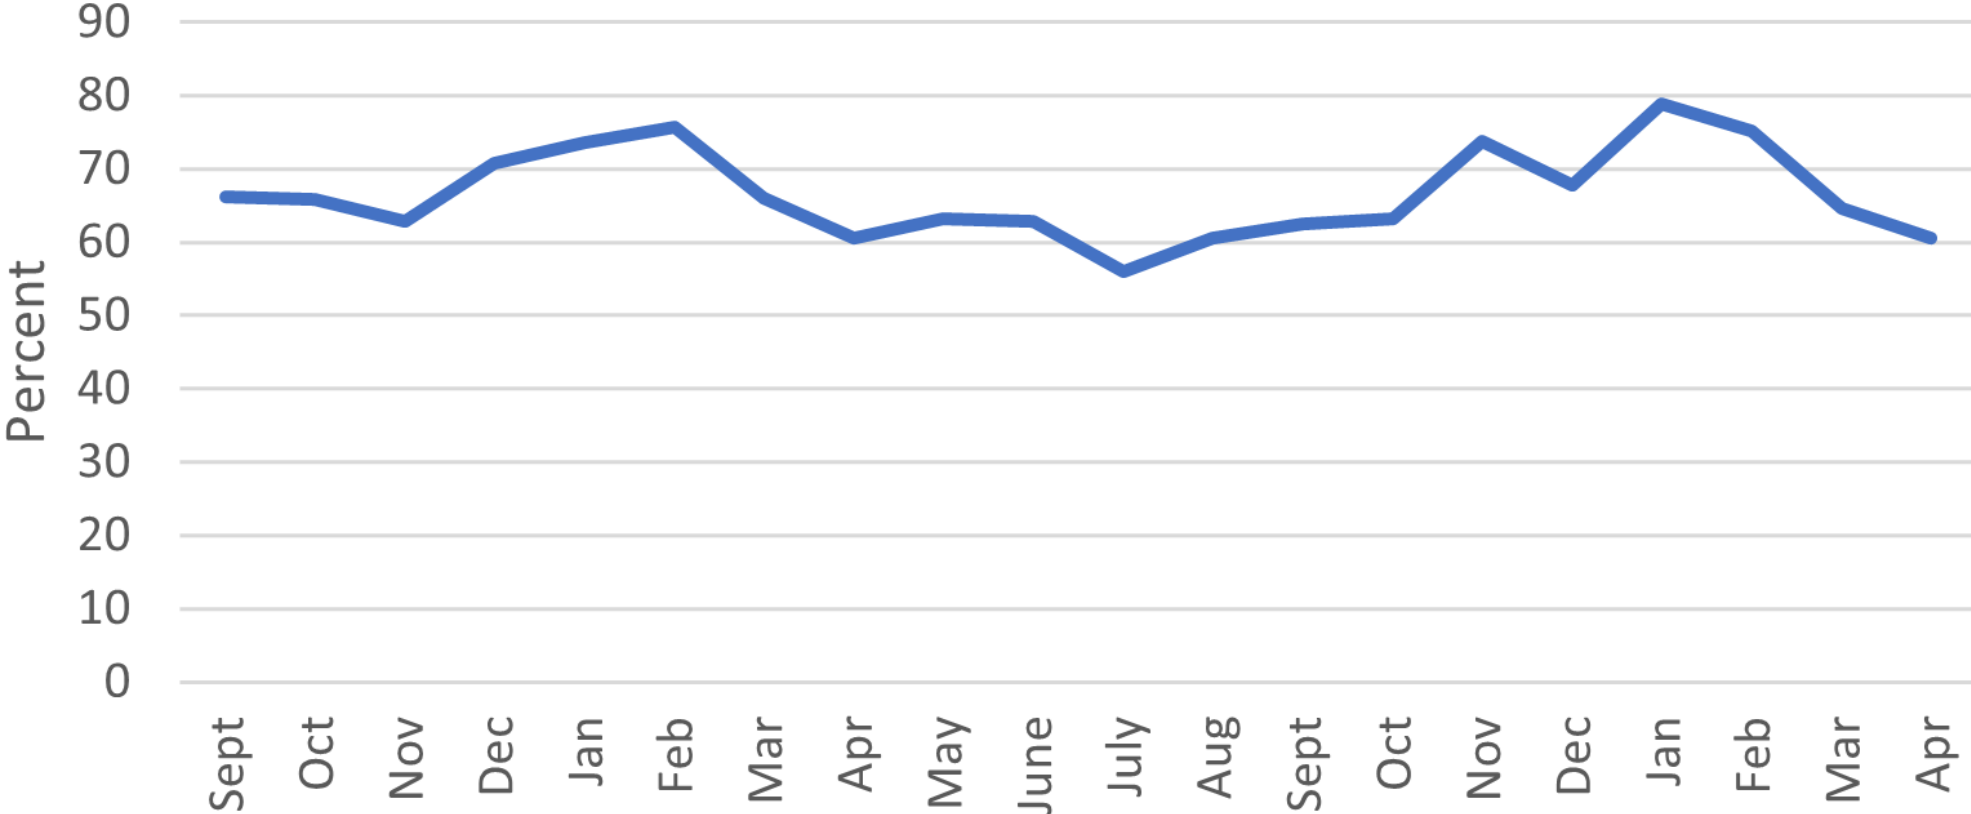

Core Exam Pass Rate by Month (Without Training)

September 2020 - April 2022