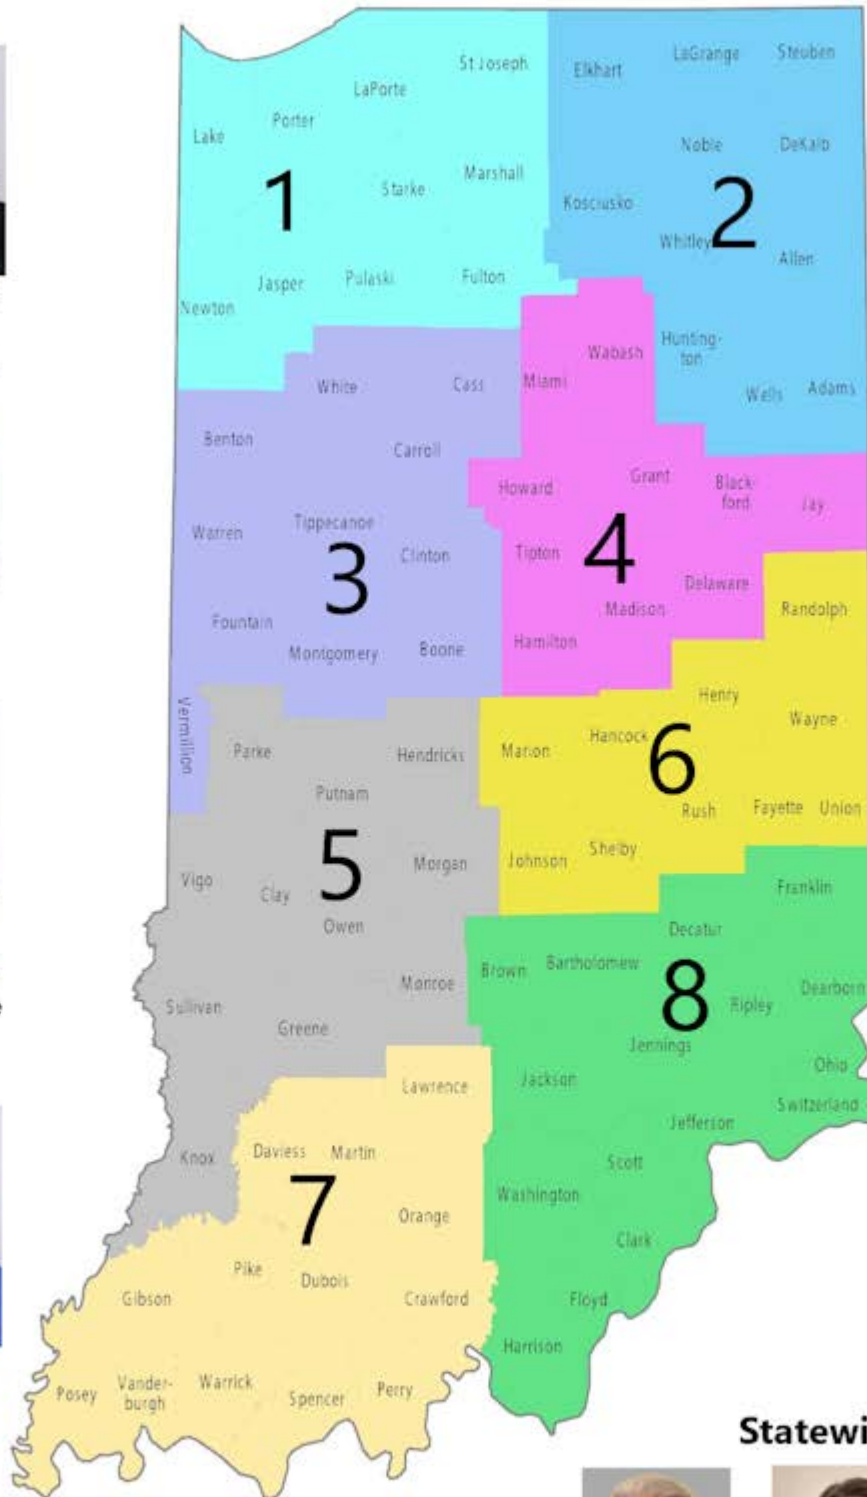

Pesticide Investigator Territories

Melissa Rosch
Territory 1

Beth Carter
Territory 3

Mitch Trimble
Territory 5

Jay Kelley
Territory 7

Dylan Mack
Territory 2

Andy Roth
Territory 4

Aaron Kreider
Territory 6

Adam Brockman
Territory 8

Statewide Territory

Kevin Gibson

Makenna Steinke

Bill Reid